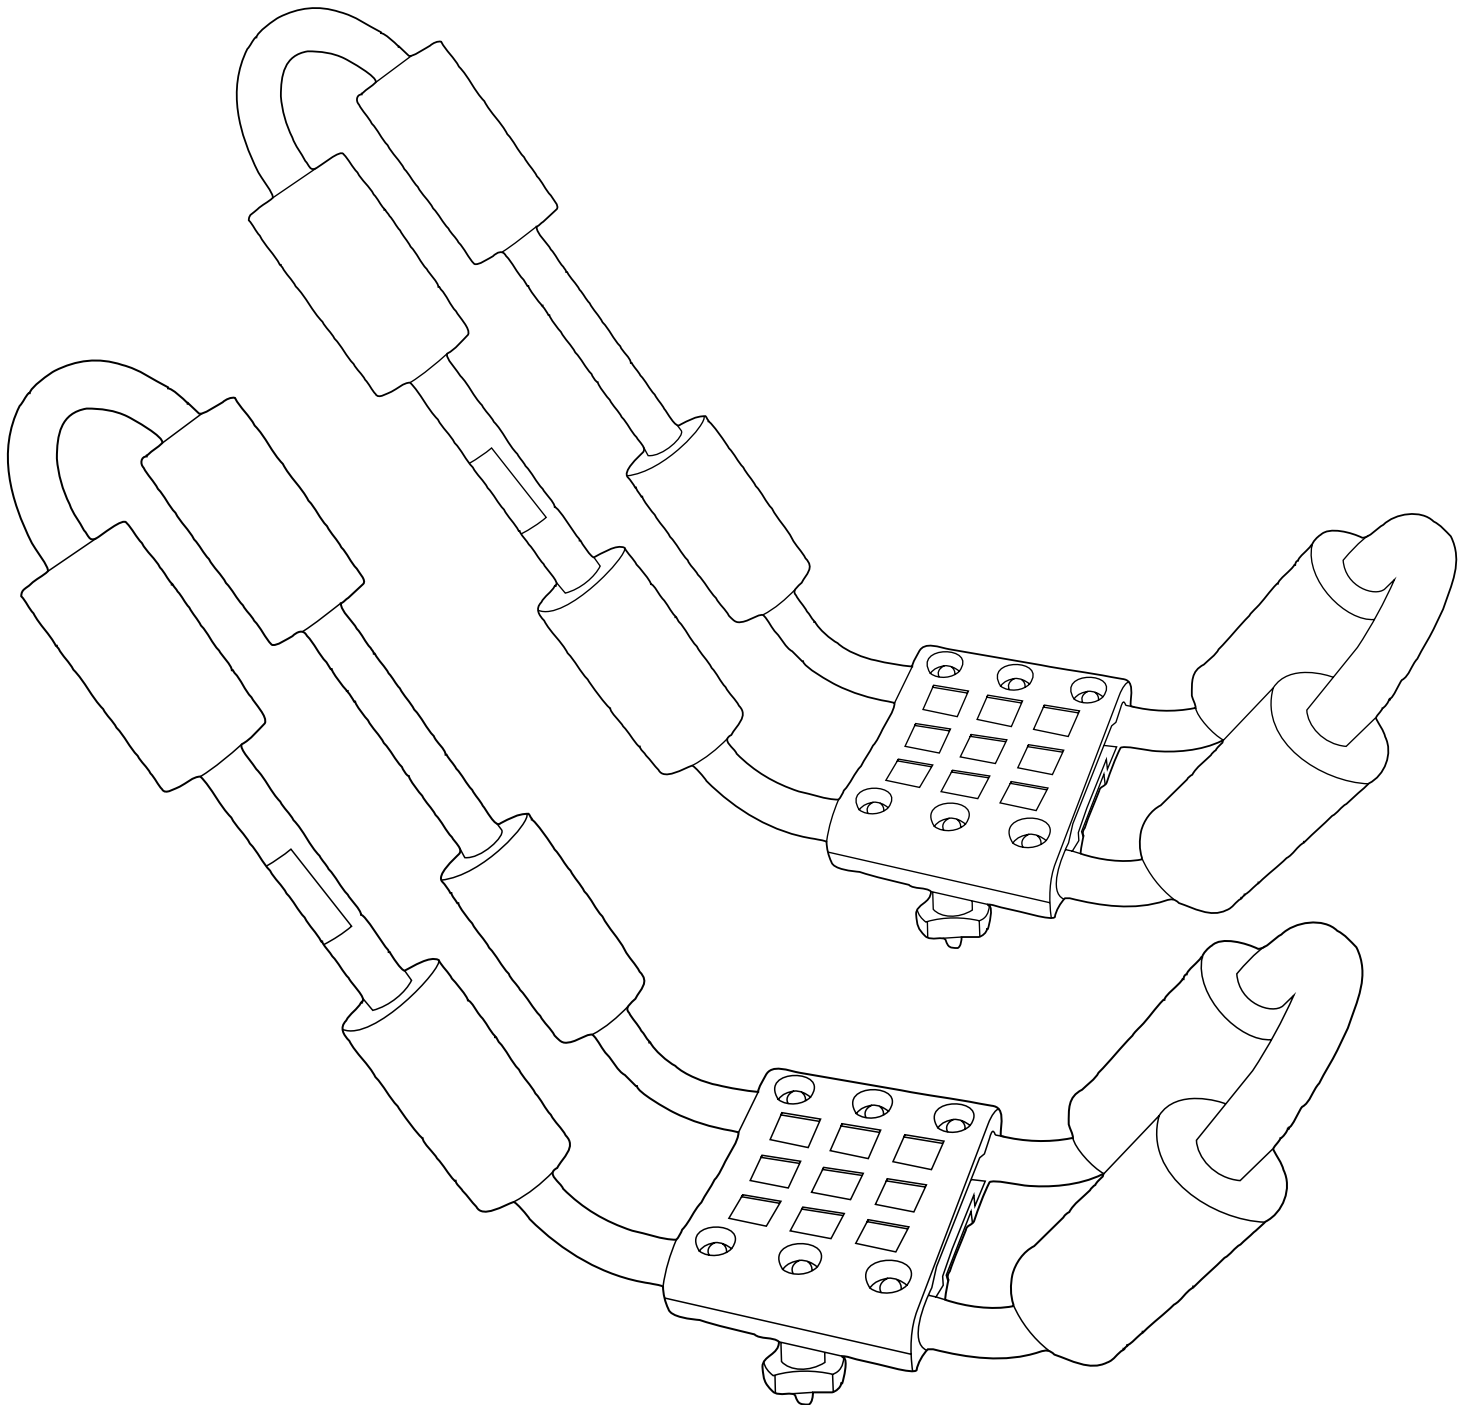

Instructions